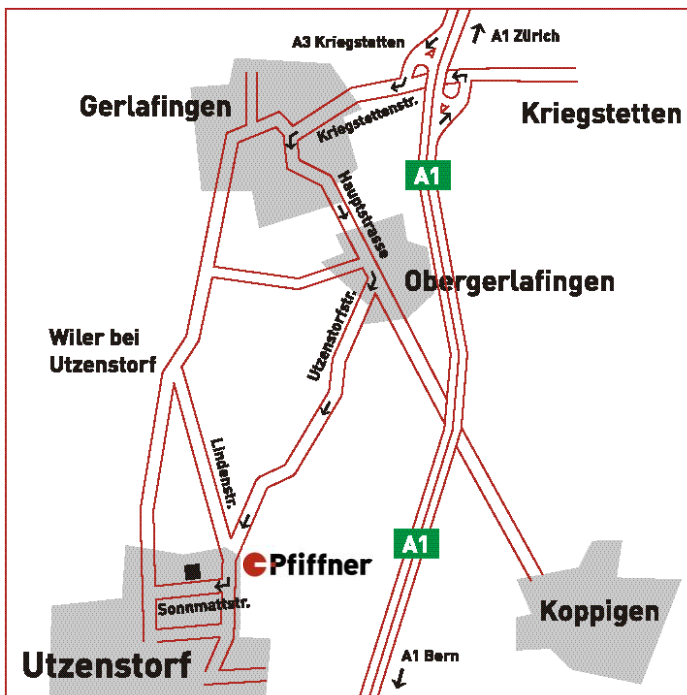

How to find the K.R. Pfiffner AG Utzenstorf/Switzerland

For GPS (navigation) users

- Enter the following address:
Sonnmattstrasse 28
3427 Utzenstorf/Switzerland

Directions:

- From highway A1 Zürich-Bern
- Exit Kriegstetten
- Direction Gerlafingen
- In Gerlafingen towards Koppigen
- In Obergerlafingen after Migrol-gas station, right towards Utzenstorf
- After cemetery take a right, Pfiffner-building on the right side